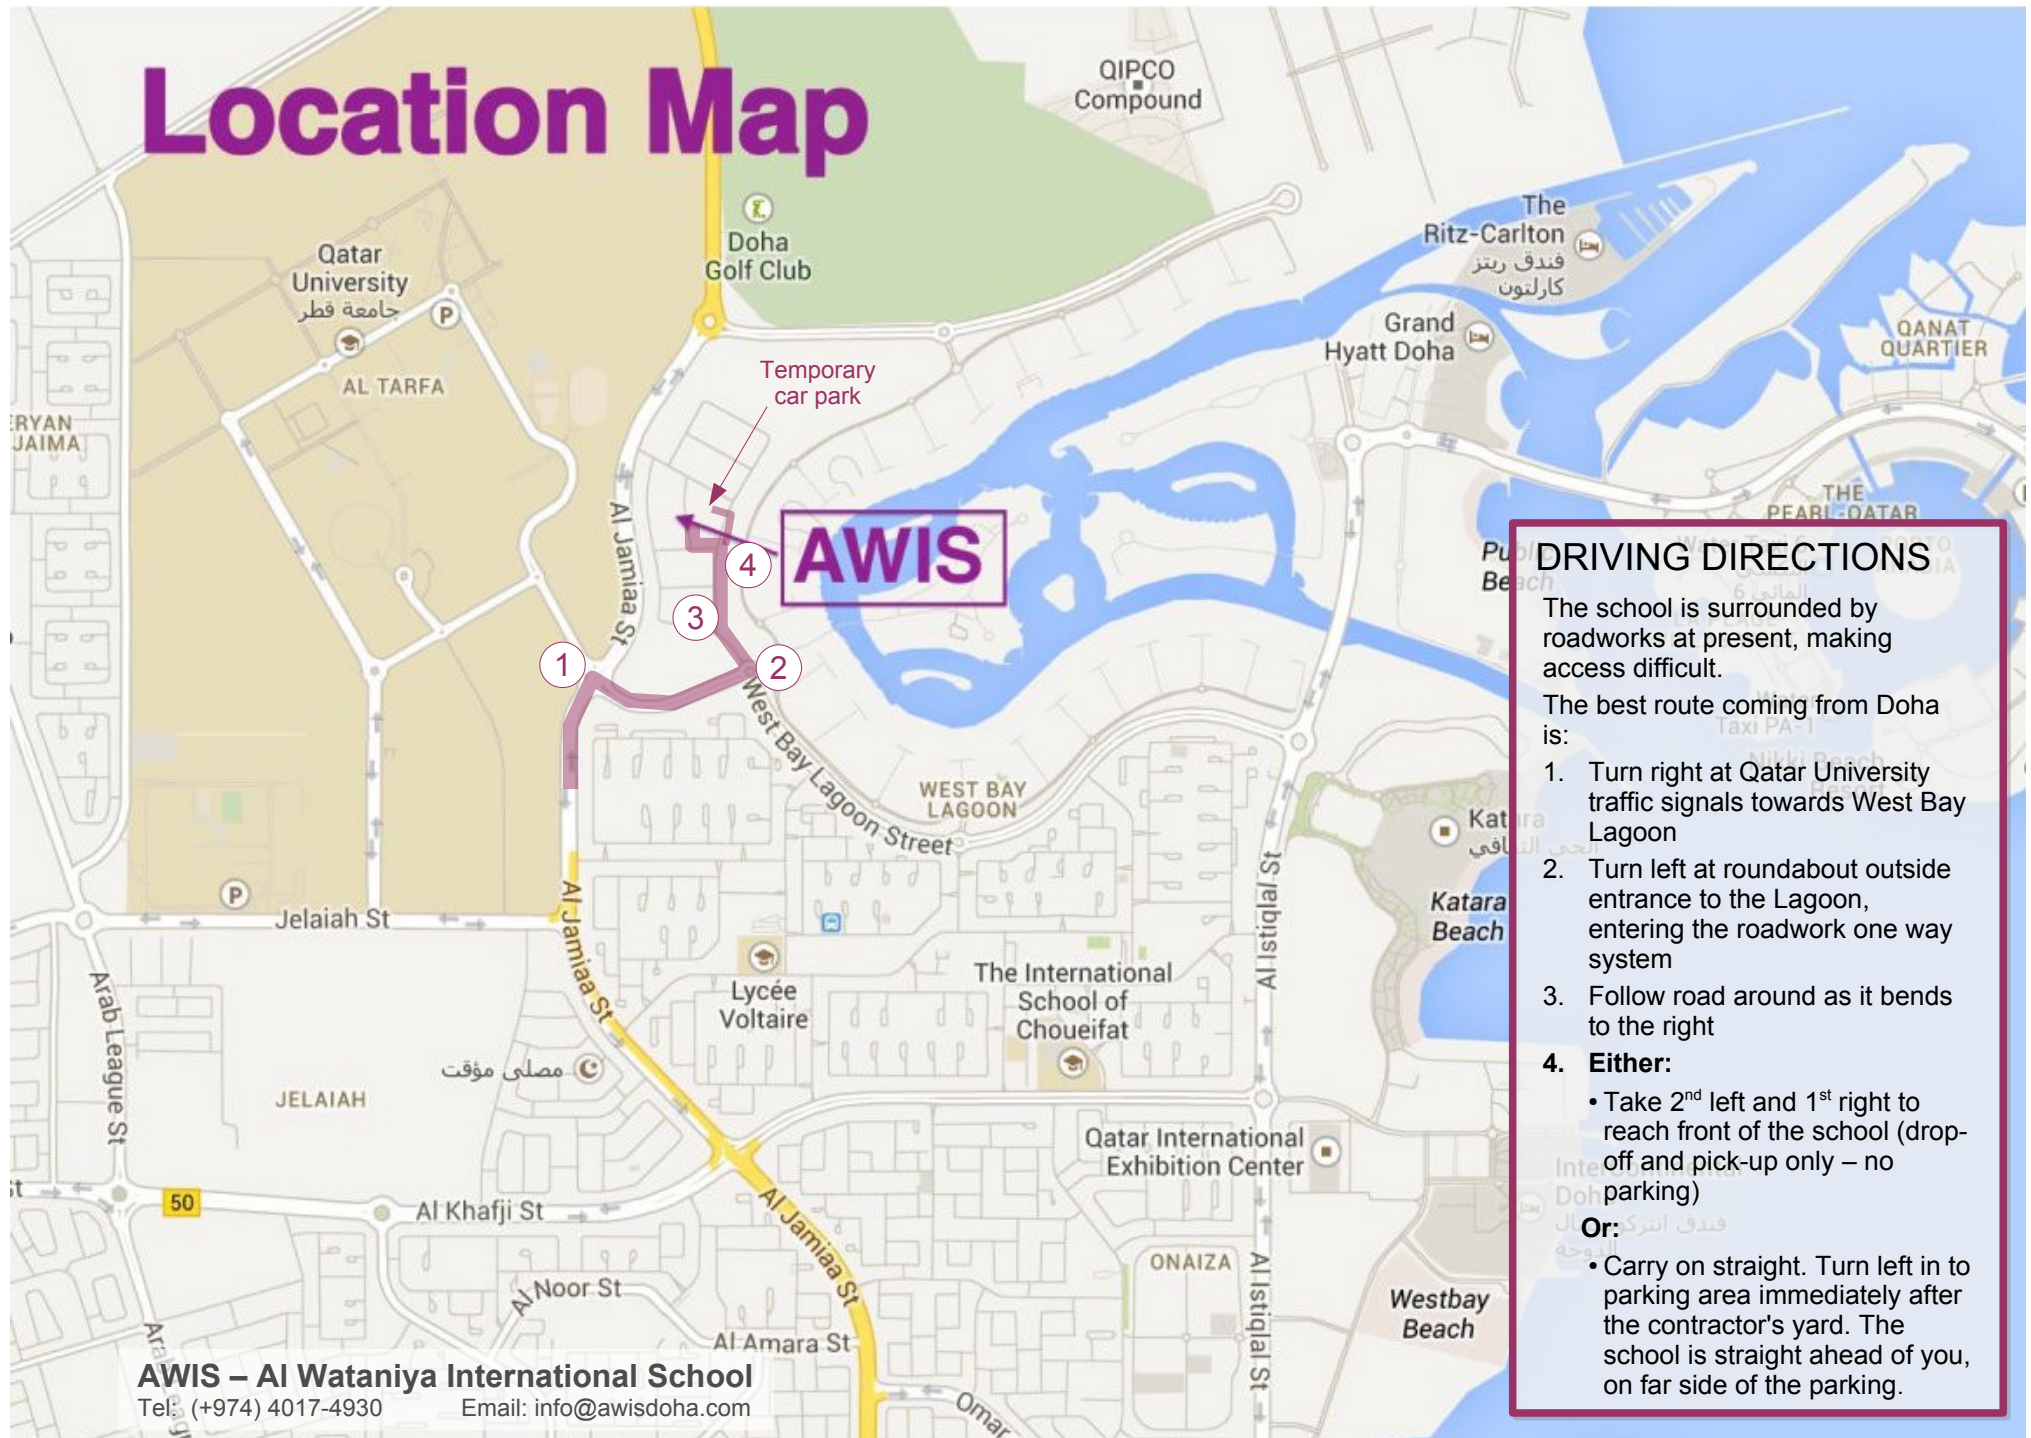

Location Map

DRIVING DIRECTIONS

The school is surrounded by roadworks at present, making access difficult.

The best route coming from Doha is:

1. Turn right at Qatar University traffic signals towards West Bay Lagoon
2. Turn left at roundabout outside entrance to the Lagoon, entering the roadwork one way system
3. Follow road around as it bends to the right
4. **Either:**
 - Take 2nd left and 1st right to reach front of the school (drop-off and pick-up only – no parking)
 - Or:**
 - Carry on straight. Turn left in to parking area immediately after the contractor's yard. The school is straight ahead of you, on far side of the parking.